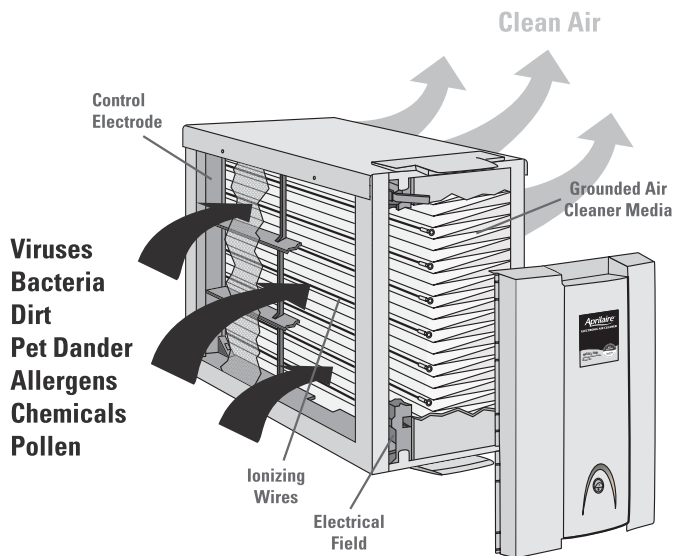

- The Model 5000 is a whole house air cleaner.
- Permanently traps and removes 80% of virus-sized particles (0.01 microns) when new.
- Traps and permanently removes 94% of bacteria-sized particle (0.35 microns) when new.
- Recommended air flow is up to 2000 cfm.
- Resistance with a new media ranges from 0.10" w.g. (at 1000 cfm) to 0.29" w.g. at 2000 cfm.
- Unit operation is completely silent.
- No washing of cells required. Beyond replacement of the disposable media, the only maintenance required is wiping of the ionizing wires and control electrode.
- Media replacement is recommended one time per year.
- Replacement media is #501 Aprilaire Replacement Media.
- 120V AC $\pm 15\%$. Unit equipped with six-foot grounded cord with plug.
- Power usage does not exceed 60 watts.
- Outer housing is heavy gauge, preassembled galvanized steel, with an electrostatic painted finish.
- Door is closed with a positive mechanical latch.
- UL listed.
- Warranty is for two years with the exception of the disposable media and inner housing seals.

PRODUCT SPECIFICATIONS				
ELECTRONIC AIR CLEANER Model 5000	RESISTANCE @ AIRFLOW VOLUME (inches w.c. @CFM)		SHIPPING WEIGHT	FILTERING MEDIA AREA
	.10"@1000	.21"@1600		
	.14"@1200	.25"@1800		
	.17"@1400	.29"@2000		

APRILAIRE MODEL 5000 ELECTRONIC AIR CLEANER

Outlet Side
Furnace Connection

Front

Inlet Side
Return Duct Connection

Dimension	Description	Model 5000
A	Outlet Opening Height	15.50" (394mm)
B	Outer Housing Depth Without Door and Clips	28.13" (714mm)
C	Outlet Opening Width	24.63" (625mm)
D	Unit Width	12.00" (205mm)
E	Outer Housing Depth With Door and Clips	31.00" (787mm)
F	Inlet Opening Width	23.88" (606mm)
G	Inlet Opening Height	15.50" (394mm)
H	Unit Height at Front	18.25" (464mm)
I	Unit Height at Back	17.75" (451mm)

REPLACEMENT MEDIA

APRILAIRE PART # 501

The Aprilaire Electronic Air Cleaner charges particles and then permanently traps them with its patented filtering media for the most advanced cleaning power on the market.