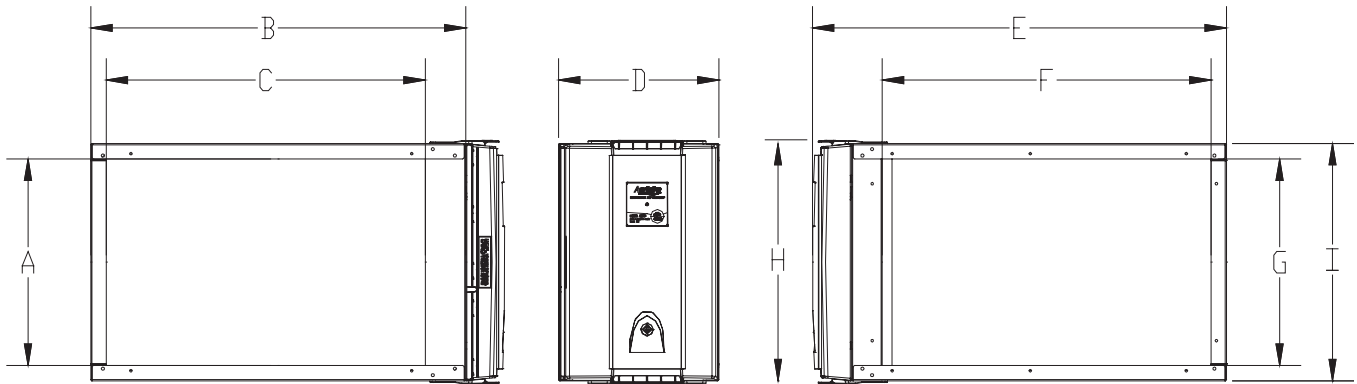

PRODUCT SPECIFICATIONS				
ELECTRONIC AIR CLEANER Model 5000	RESISTANCE @ AIRFLOW VOLUME (inches w.c. @CFM)		SHIPPING WEIGHT	FILTERING MEDIA AREA
	.10"@1000	.21"@1600		
	.14"@1200	.25"@1800		
	.17"@1400	.29"@2000		

APRILAIRE MODEL 5000 ELECTRONIC AIR CLEANER

Outlet Side
Furnace Connection

Front

Inlet Side
Return Duct Connection

Dimension	Description	Model 5000
A	Outlet Opening Height	15.50" (394mm)
B	Outer Housing Depth Without Door and Clips	28.13" (714mm)
C	Outlet Opening Width	24.63" (625mm)
D	Unit Width	12.00" (205mm)
E	Outer Housing Depth With Door and Clips	31.00" (787mm)
F	Inlet Opening Width	23.88" (606mm)
G	Inlet Opening Height	15.50" (394mm)
H	Unit Height at Front	18.25" (464mm)
I	Unit Height at Back	17.75" (451mm)